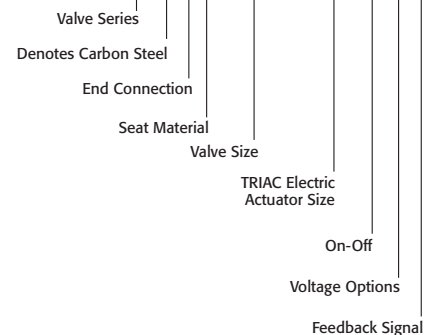

SAMPLE PART

55C-TX-025/WEA1-XX

OPTIONS

DESCRIPTION
24 VAC/24 VDC/220VAC
Feedback potentiometer

NOTE: Heater and thermostat standard
(2) auxiliary switches standard.
Actuators are sized based on clean/clear fluid.

Other options available - call for details
0308-55E

Triac Division
11363 Deerfield Rd.
Cincinnati, Ohio 45242
PHONE (513) 247-5465
FAX (513) 247-5462
e-mail: sales@a-tcontrols.com
www.a-tcontrols.com

SERIES 55 3-Piece