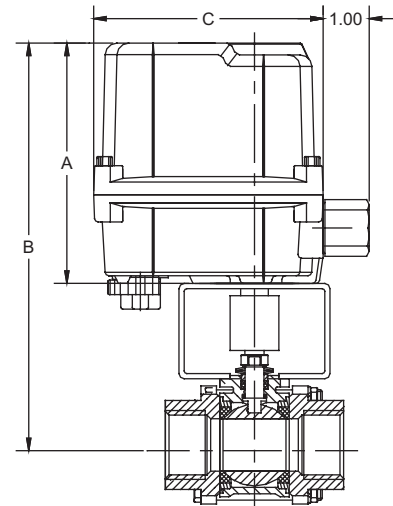

## Automated Ball Valve Package

Series 55  
3-Piece Ball Valve  
Full Port Valve  
1000 & 800 psi WOG  
Available 1/4" – 4"  
316SS or WCB Body  
316SS Ball & Stem  
Standard RTFE Seats  
Others Available  
Threaded, SW or BW

### DIMENSIONS (IN)

VALVE SIZE	A	B	C	D	VALVE Cv
1/4"	5.24	7.87	4.94	4.08	7
3/8"	5.24	7.87	4.94	4.08	8
1/2"	5.24	7.87	4.94	4.08	15
3/4"	5.24	8.00	4.94	4.08	40
1"	5.24	8.33	4.94	4.08	70
1-1/4"	5.24	8.38	4.94	4.08	110
1-1/2"	5.24	8.63	4.94	4.08	250
2"	5.24	8.96	4.94	4.08	400
2-1/2"	9.25	14.68	6.69	10.16	600
3"	10.55	16.50	9.02	13.31	1100
4"	10.55	17.36	9.02	13.31	2000