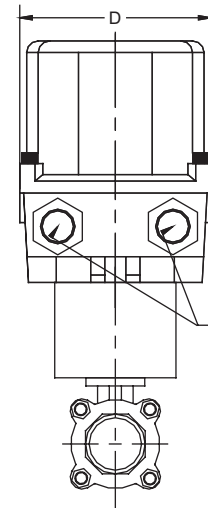

## Automated Ball Valve Package

Series 55  
3-Piece Ball Valve  
Full Port Valve  
1000 & 800 psi WOG  
Available 1/4" – 4"  
316SS or WCB Body  
316SS Ball & Stem  
Standard RTFE Seats  
Others Available  
Threaded, SW or BW

### DIMENSIONS (IN)

VALVE SIZE	A	B	C	D	VALVE Cv
1/4"	5.24	7.87	4.94	4.08	7
3/8"	5.24	7.87	4.94	4.08	8
1/2"	5.24	7.87	4.94	4.08	15
3/4"	5.24	8.00	4.94	4.08	40
1"	5.24	8.33	4.94	4.08	70
1-1/4"	5.24	8.38	4.94	4.08	110
1-1/2"	5.24	8.63	4.94	4.08	250
2"	5.24	8.96	4.94	4.08	400
2-1/2"	9.25	14.68	6.69	10.16	600
3"	10.55	16.50	9.02	13.31	1100
4"	10.55	17.36	9.02	13.31	2000